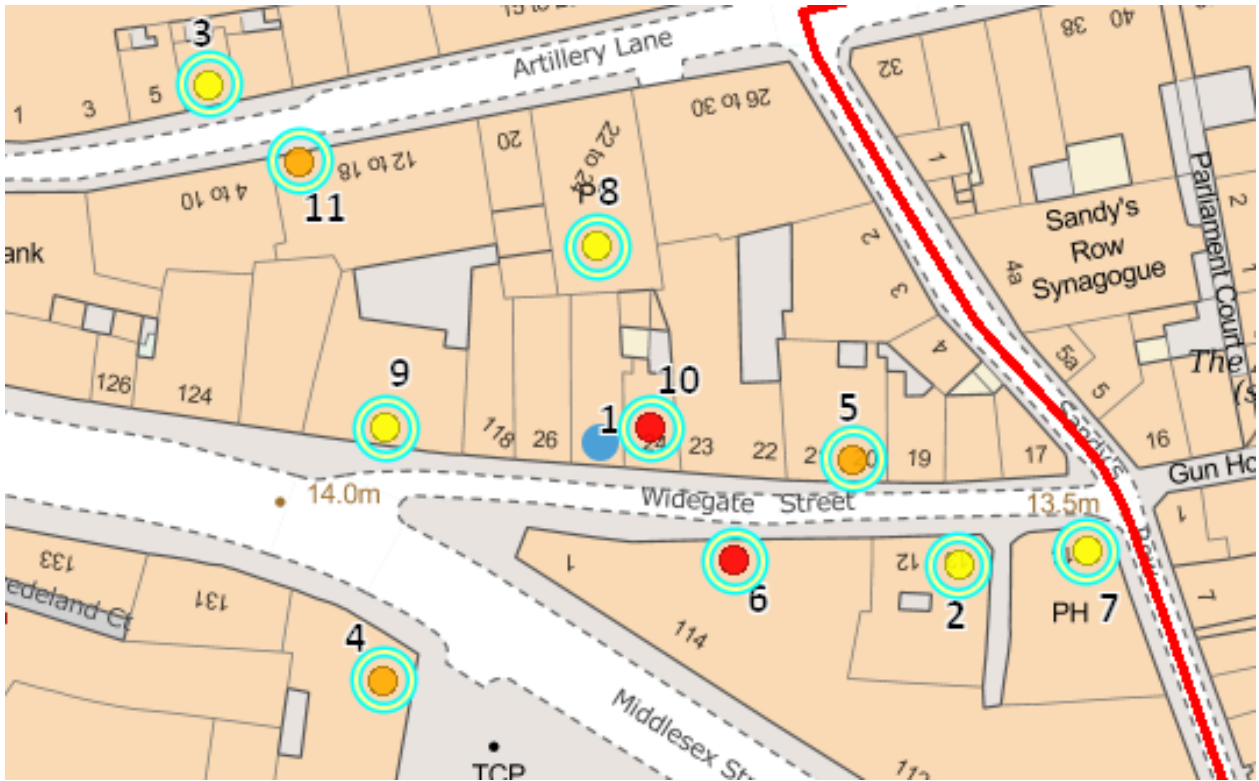

Premises Location Map

	Trade Name	Alcohol Closing Time	Late Night Refreshment Closing Time
1	Rez Buffet Restaurant		
2	Honest Burgers Ground floor & Basement	Midnight	Midnight
3	Barraka	23:00	23:30
4	Astronomer	02:00	02:00
5	Simmons Bar	01:00	Unlicensed
6	Wahaca	Midnight	05:00
7	Kings Stores	Midnight	Midnight
8	Williams Ale and Cider House	Midnight	Unlicensed
9	Nando's	Midnight	Midnight
10	Dilchad	Midnight	05:00
11	The Breakfast Club	Midnight	00:30